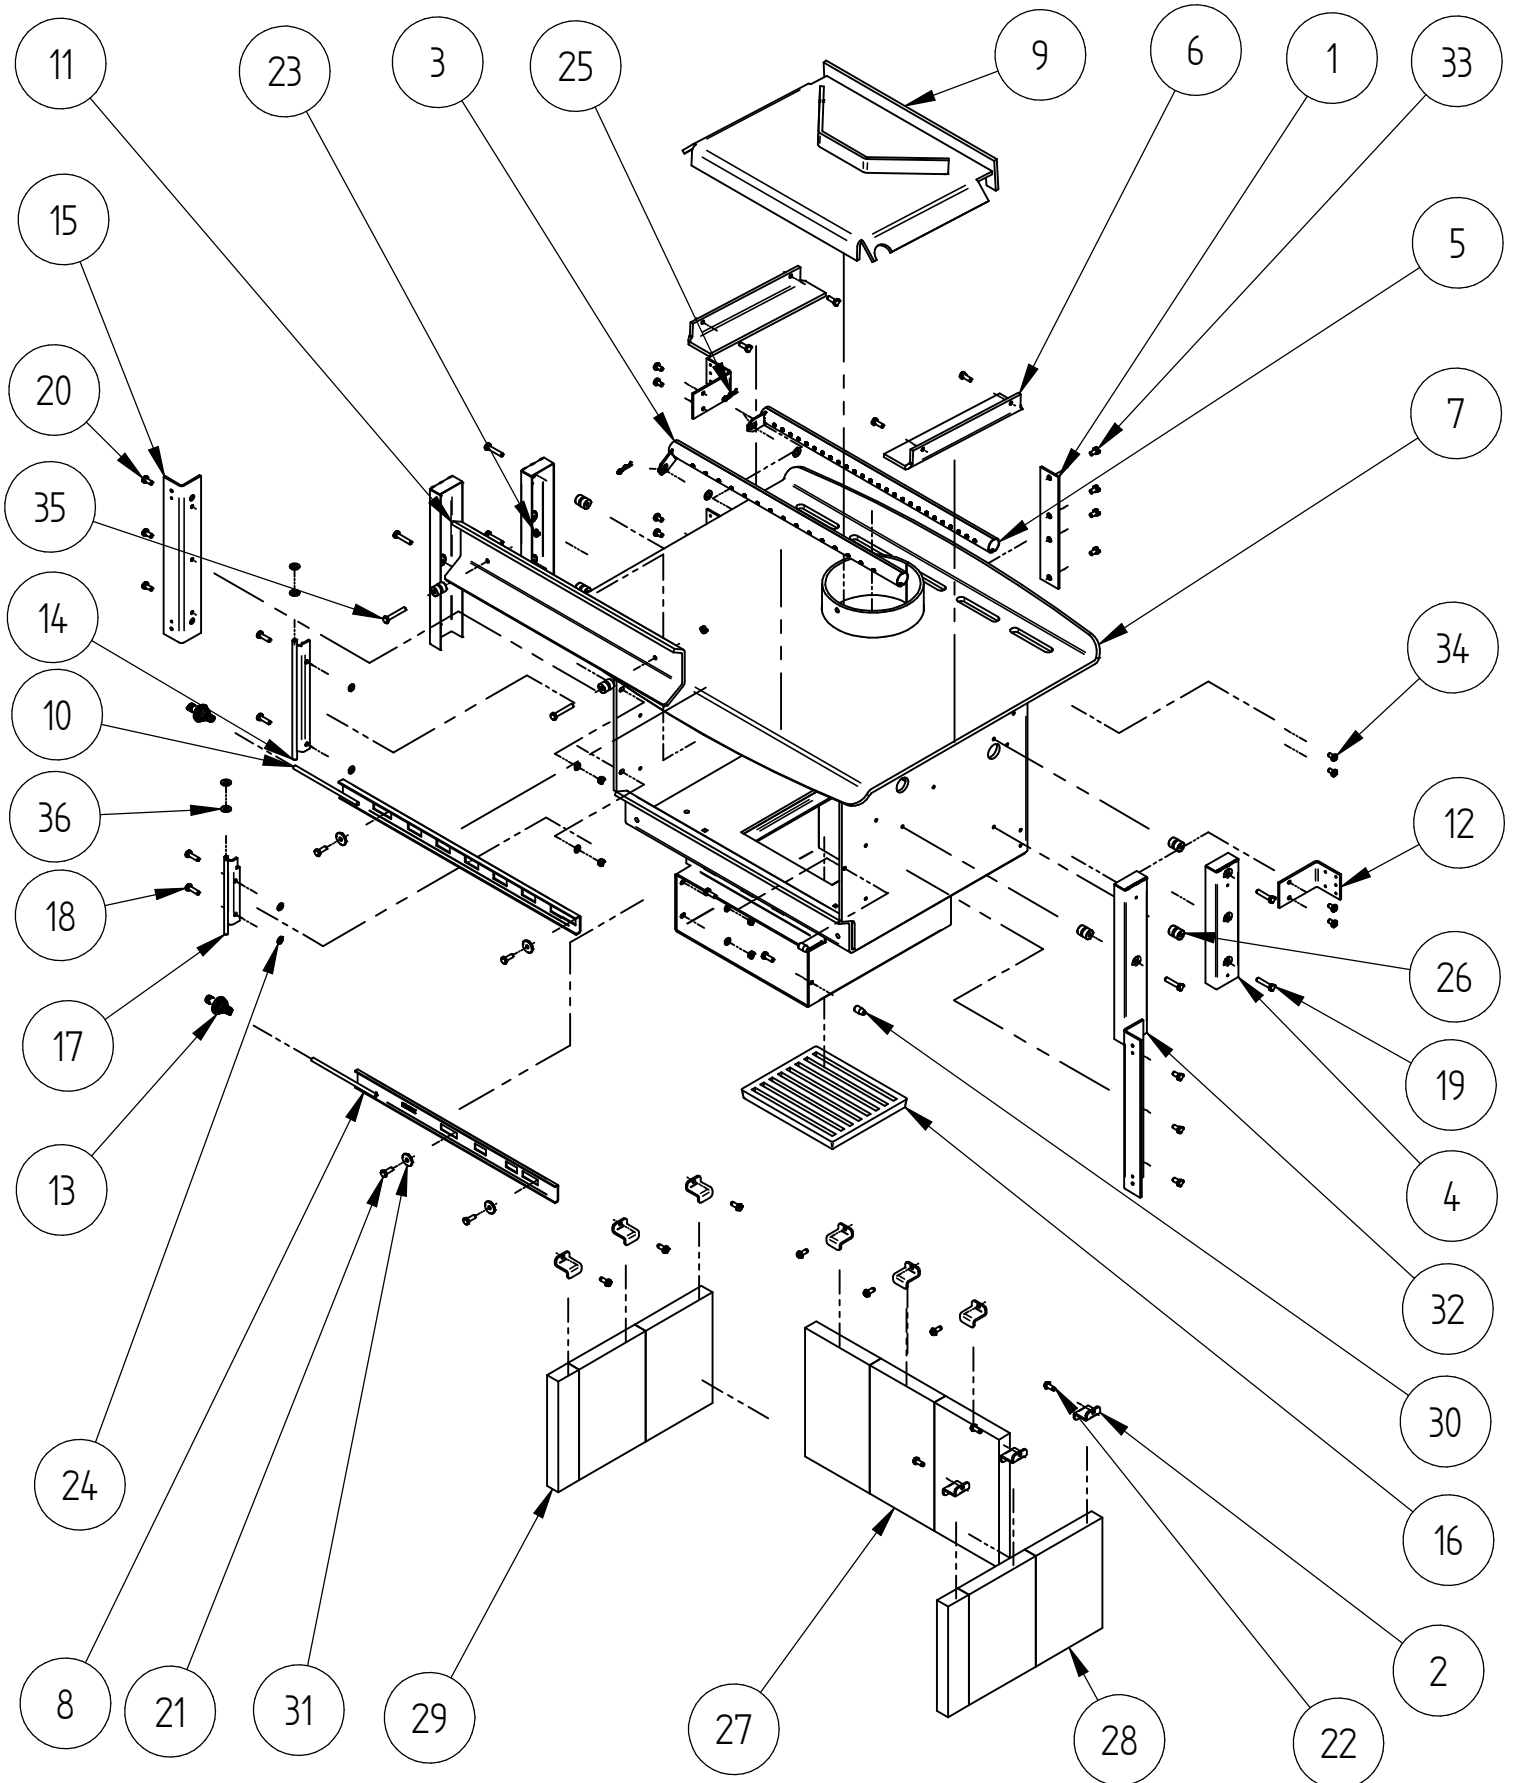

AIRSLIDE, BAFFLE, BRICKS AND FIREBOX

When ordering PLEASE QUOTE PART ID along with Finish Suffix (if applicable)

AIRSLIDE, BAFFLE, BRICKS AND FIREBOX					
Item	Part ID	Model(s)		Description	Qty
		KRM	992906		
1	AIB00135	-	-	AIB WATER BOOSTER COVER PLATE	1
2	HBA00118	-	-	HBA BRICK RETAINER	9
3	HBA00138	-	-	HBA FRONT AIR BAR ASSEMBLY	1
4	HCA00164	-	-	HCA SEC AIR CHANNEL	2
5	HMF00136	-	-	HMF REAR AIR BAR ASSEMBLY	1
6	KRM00116	-	-	KRM BAFFLE SUPPORT	2
7	KRMAC004	-	-	KRM FIREBOX ASSEMBLY	1
8	KRMAC051	-	-	KRM MULTIFUEL AIRSLIDE	1
9	KRMAC109	-	-	KRM BAFFLE ASSEMBLY	1
10	KRM00036	-	-	KRM AIRSLIDE	1
11	KRR00102	-	-	KRR AIR DEFLECTOR	1
12	KRR00130	-	-	KRR REAR BODY MOUNT BRKT	3
13	LAR00375BK	-	-	LAREDO AIR CONTROL HANDLE	2
14	MICAC190	-	-	MIC DOOR HINGE ASSEMBLY	1
15	MIR00183	-	-	MIR DOOR RIDDLE	2
16	PMF00743	-	-	MULTI FUEL GRATE	1
17	PMFAC049	-	-	PMF ASH DOOR HINGE	1
18	521054	-	-	SCREW; M6X20 HEX ZP	4
19	521059	-	-	SCREW; M6X30 HEX ZP	6
20	521075	-	-	SCREW; M6X12 HEX ZP	6
21	521076	-	-	SCREW; M6X16 HEX ZP	10
22	521632	-	-	SCREW; S/T M6X15 HEX FLANGE NIC TAPTITE	9
23	522117	-	-	NUT; HEX STD M6 ZP	6
24	523031	-	-	WASHER; FLAT M6 ZP	8
25	526101	-	-	CLIP; R-CLIP 1.8 DIA ST	2
26	HBA00129	-	-	HBA AIR DEFLECTOR SPACER	8
27	HMF00354	-	-	HMF BRICK - CERAMIC	3
28	HMF00355	-	-	HMF BRICK REAR - CERAMIC	4
29	KRM00355	-	-	KRM HALF BRICK CERAMIC	2
30	MIC00079	-	-	LOGAIRE CATCH PIN	2
31	MIC00083	-	-	LOGAIRE METRO AIR SLIDE SPACER	4
32	MIC00123	-	-	MIC SEC AIR CHANNEL	2
33	521043	-	-	SCREW; M6X10 HEX ZP	4
34	521046	-	-	SCREW; M6X10 PAN POZI ZP	8
35	521077	-	-	SCREW; M6X40 HEX ZP	2
36	523018	-	-	WASHER; FLAT 5/16"X5/8" BLK	6

*Optional Sale Kit

When ordering PLEASE QUOTE PART ID along with Finish Suffix (if applicable)