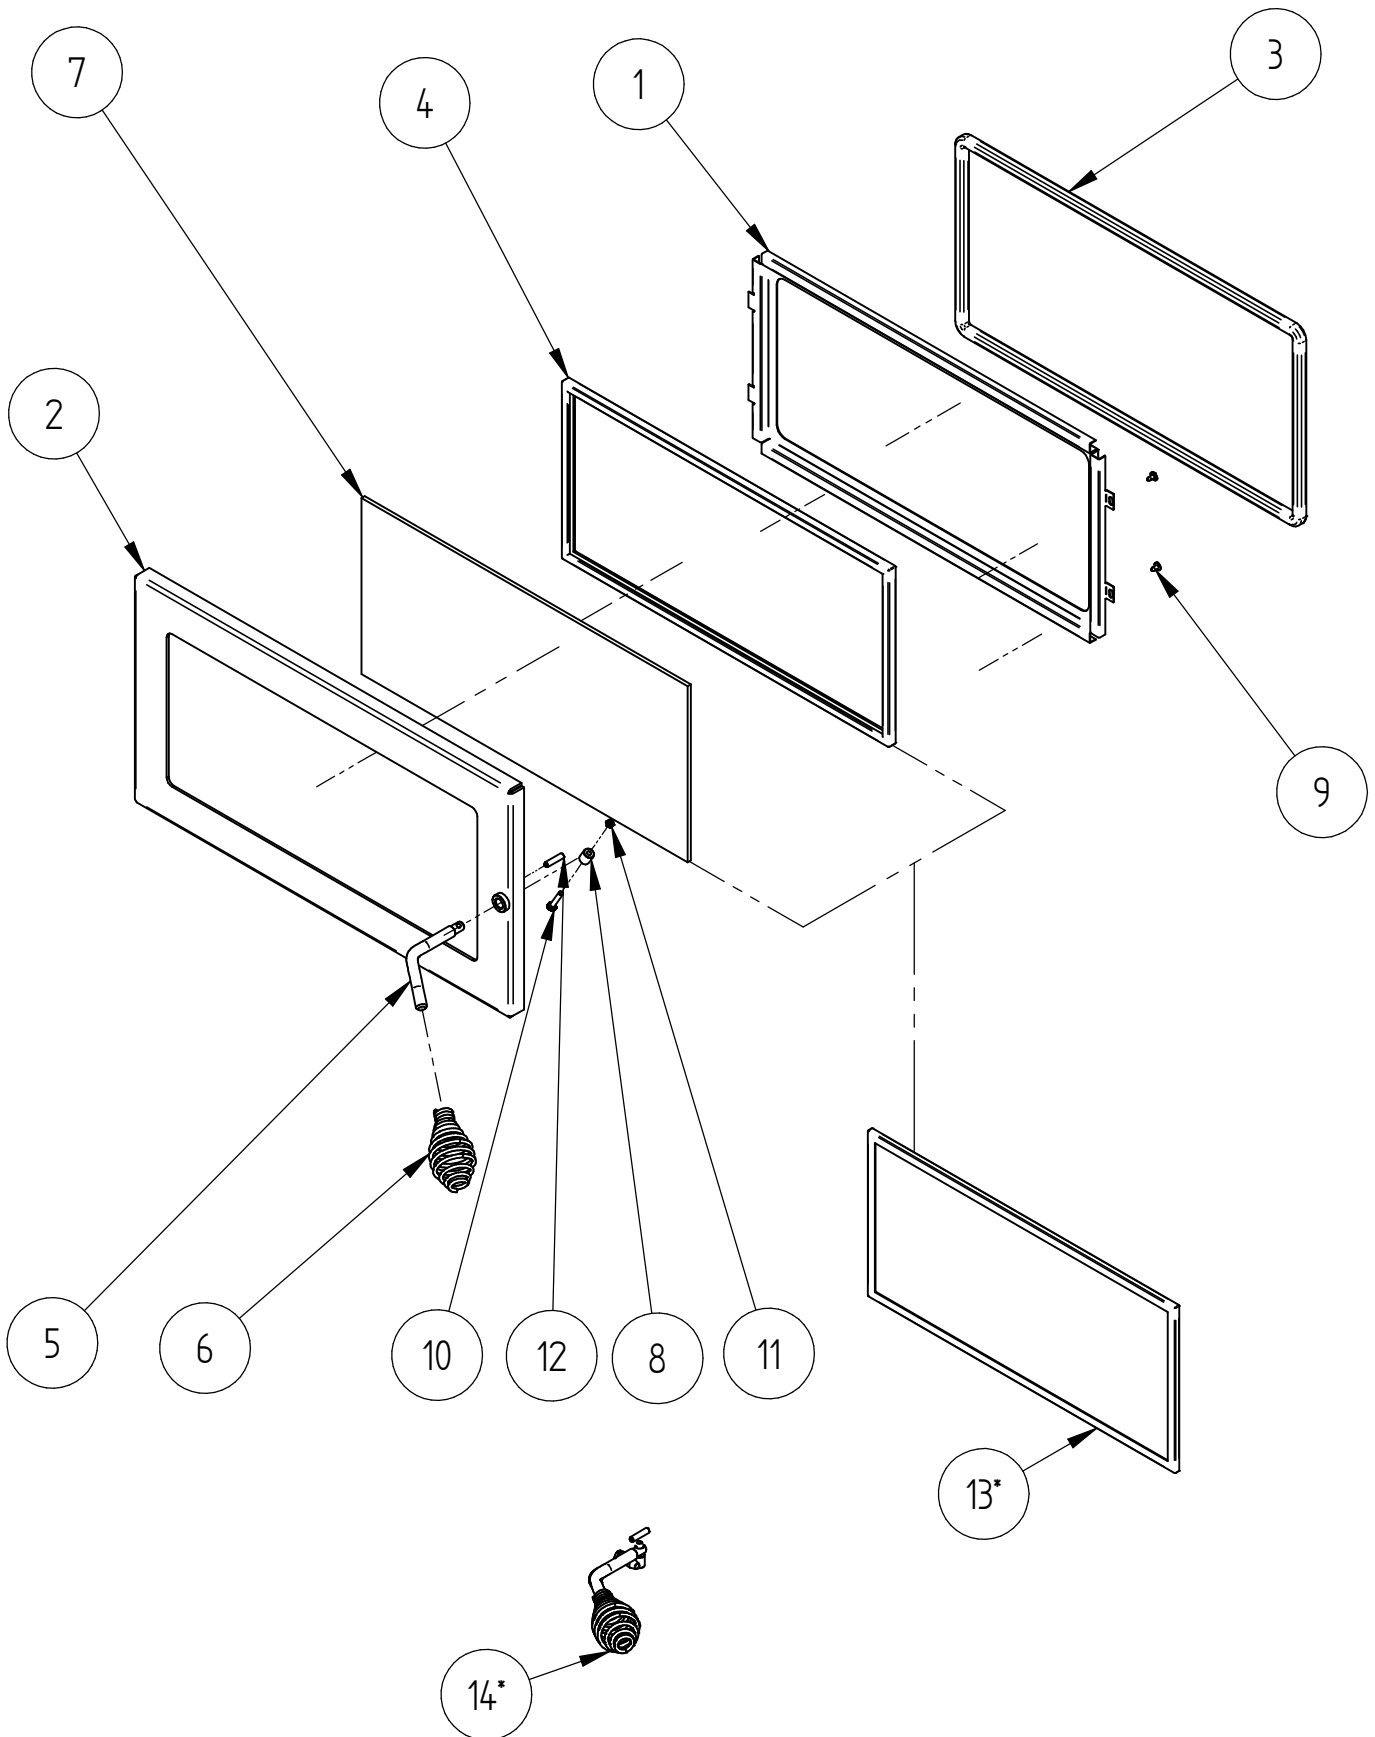

DOOR ASSEMBLY

When ordering PLEASE QUOTE PART ID along with Finish Suffix (if applicable)

DOOR ASSEMBLY					
Item	Part ID	Model(s)		Description	Qty
		KRM	992906		
		KRMAL730			
1	PFS00034	-	-	PFS REAL SIZE GLASS RETAINER	1
2	PYRAC030	V02	V02	PYR DOOR FRAME ASSEMBLY	1
3	C16MMDR	-	-	DOOR ROPE 16MM X 50m ROLL (MTR)	1
4	C25MMLT	-	-	LADDER TAPE 25X3mm	1
5	KRR00373	-	-	KRR DOOR LEVER	1
6	KRR00376BK	-	-	KRR DOOR HANDLE	1
7	PFS00204	-	-	PFS GLASS	1
8	PYR00461	-	-	PYR HANDLE ROLLER	1
9	521627	-	-	SCREW; S/T 8GX3/8" MUSH FLANGE POZI BLK	2
10	521805	-	-	SCREW; CAP M5X25 ALLEN BLK	1
11	522901	-	-	NUT; BINX M5 ZP	1
12	521704	-	-	SCREW; GRUB M6X25 ALLEN BLK	1
13*	PFS95204	-	-	DOOR GLASS KIT	1
14*	KRRACDH	-	-	KRONOS DOOR HANDLE ASSEMBLY KIT	1

*Optional Sale Kit