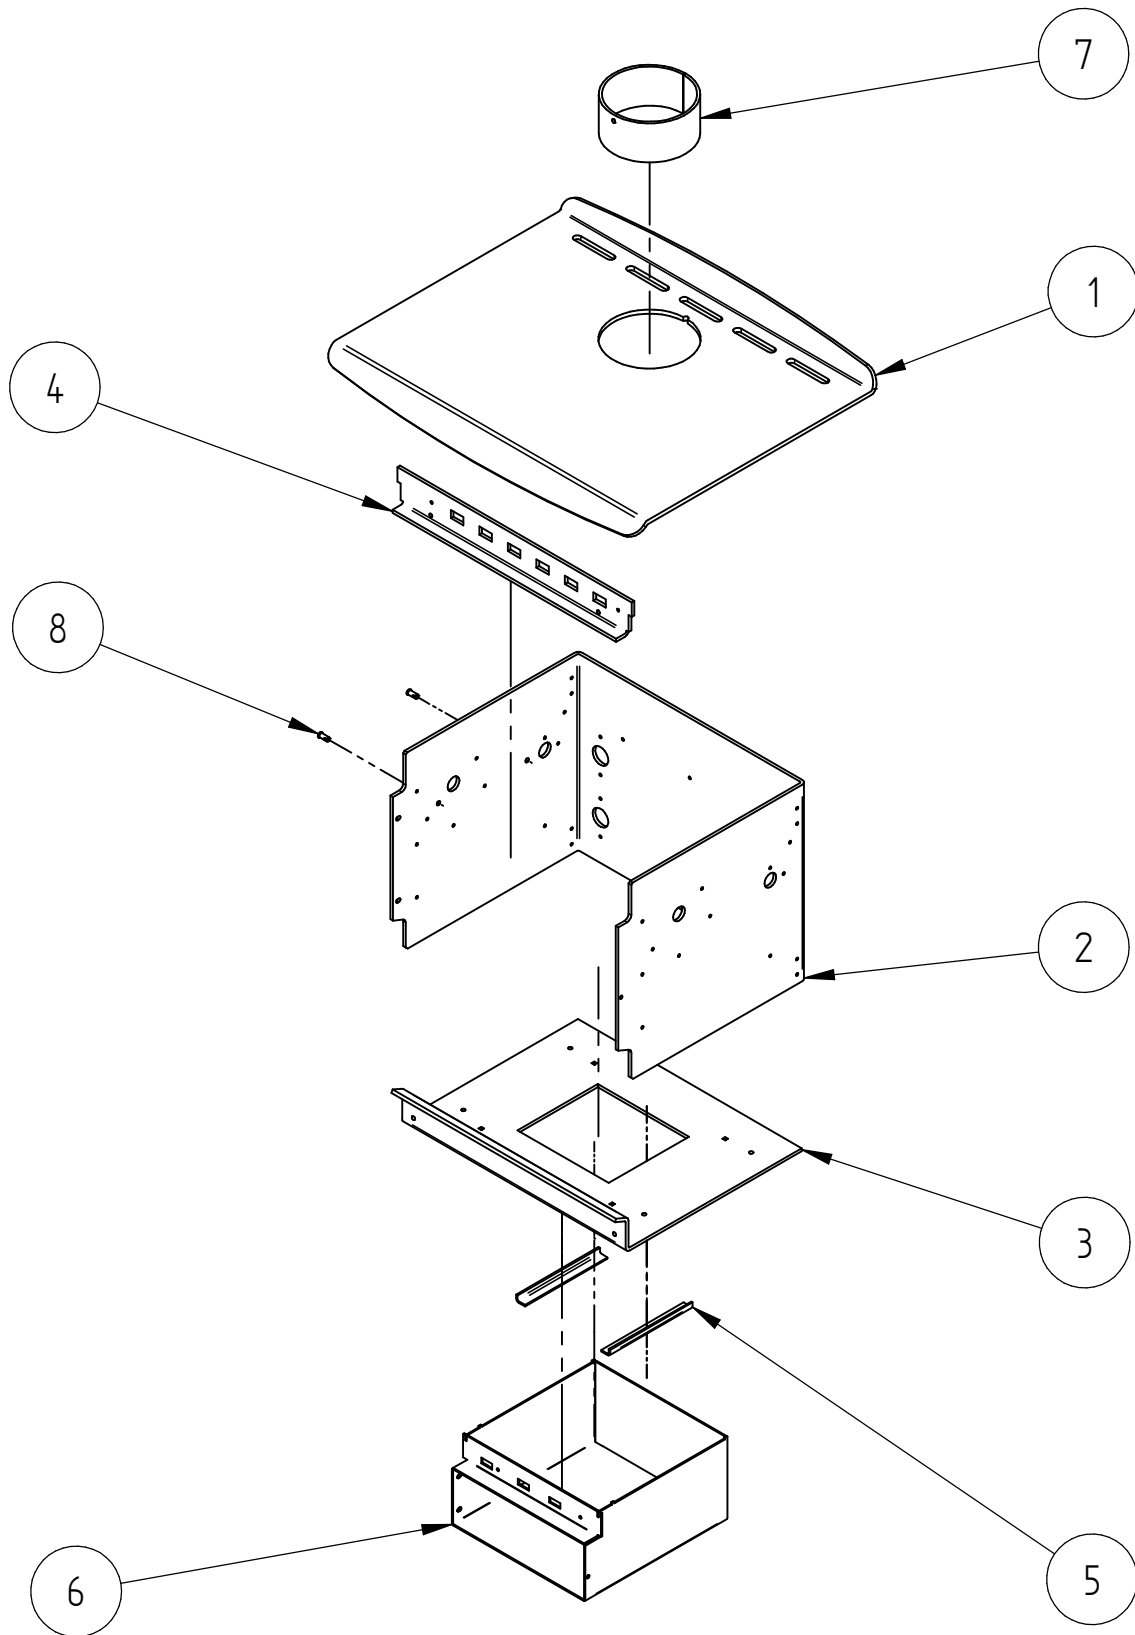

FIREBOX DETAILS

When ordering PLEASE QUOTE PART ID along with Finish Suffix (if applicable)

FIREBOX DETAILS: KRMAC004					
Item	Part ID	Model(s)		Description	Qty
		KRM	992906		
1	KRR00001	-	-	KRR TOP PLATE	1
2	KRM00106	-	-	KRM FIREBOX WRAP	1
3	KRM00107	-	-	KRM F/B BOTTOM	1
4	KRR00108	-	-	KRR FIREBOX FRONT	1
5	PMF00141	-	-	PMF GRATE SUPPORT	2
6	HMFAC170	-	-	HMF ASH BOX ASSEMBLY	1
7	PFS00120	-	-	PFS SPIGOT	1
8	MIC00137	-	-	MIC AIRBAR PIN	2

When ordering PLEASE QUOTE PART ID along with Finish Suffix (if applicable)